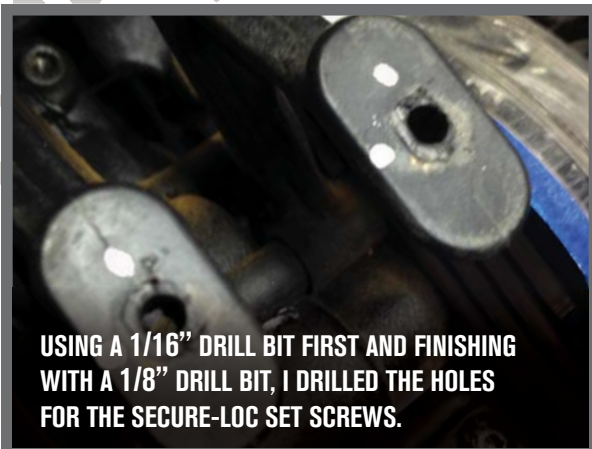

## SECURE-LOC MOUNTING SYSTEM ON YOUR BUGGY!

WITH PRO-LINE FACTORY TEAM MEMBER JIM HUSTINS

1

2

3

4

5

6