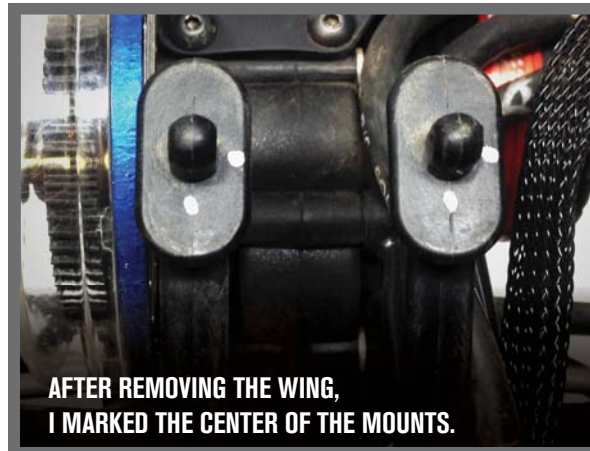

## SECURE-LOC MOUNTING SYSTEM ON YOUR BUGGY!

WITH PRO-LINE FACTORY TEAM MEMBER JIM HUSTINS

1

2

3

4

5

6