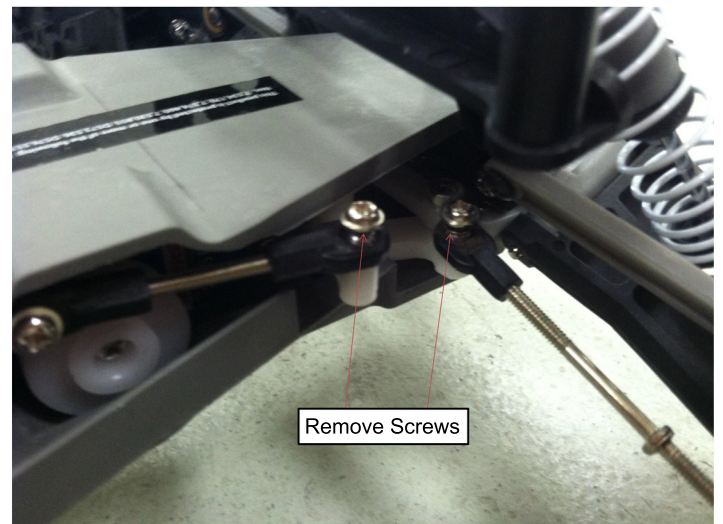

PERFORMANCE STEERING KIT
(#6067-00 AND #6067-01)

ASSEMBLY STEPS FOR:

1.

2.

3.

4.

5.

6.